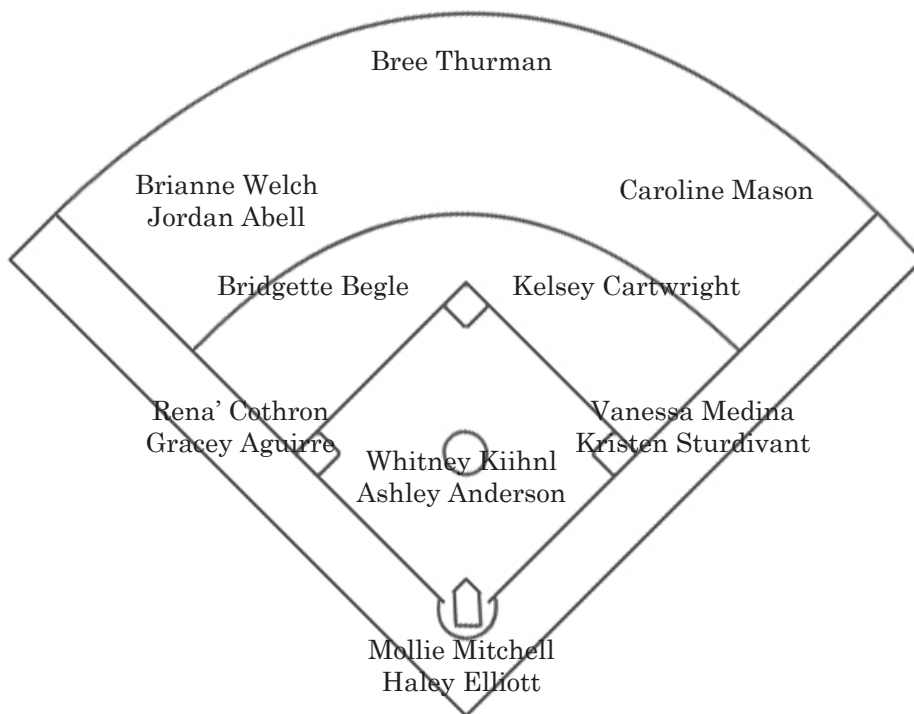

LADY BISON SOFTBALL

Feb. 18
 11 a.m. - Lipscomb vs. Butler
 1:15 p.m. - Lipscomb vs. Samford
 3:30 p.m. - Butler vs. Samford

Lady Bison
 Round Robin
 Draper Diamond

Feb. 19
 11 a.m. - Samford vs. Butler
 1:15 p.m. - Lipscomb vs. Butler
 3:30 p.m. - Lipscomb vs. Samford

Legend

- * -- Conference Game
- # -- Mardi Gras Tournament
- \$ -- Lady Bison Round Robin
- % -- College of Charleston Classic
- ^ -- Citrus Classic
- & -- Lady Bison Classic
- !-Mustang Classic

LIPSCOMB HITS THE FIELD

Lady Bison Host Butler, Samford in Round Robin
 Lipscomb will take the field at Draper Diamond for regular season action when the Lady Bison host Butler and Samford in the Lady Bison Round Robin, Feb. 18-19. The event will feature three games, beginning at 11 a.m. both days. Lipscomb plays at 11 a.m. (Butler) and 1:15 p.m. (Samford), Saturday, and conclude the tournament with games at 1:15 p.m. (Butler) and 3:30 p.m. (Samford), Sunday.